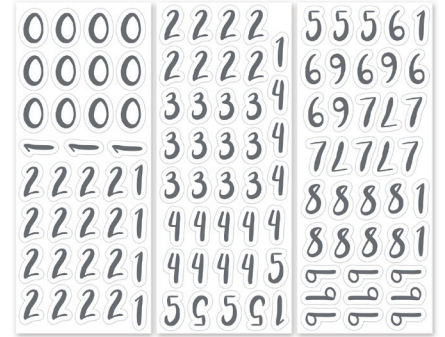

Created using the This Life Project Recipe™.

**This Life Simple Page Kit #1**  
#662736 | £6.60

**This Life Calendar Kit Bundle**  
#B662936 | £46.80

**Grey Number Stickers**  
3/pk | #662951 | £10.00

**Write On! Stickers**  
2/pk | #662211 | £3.60