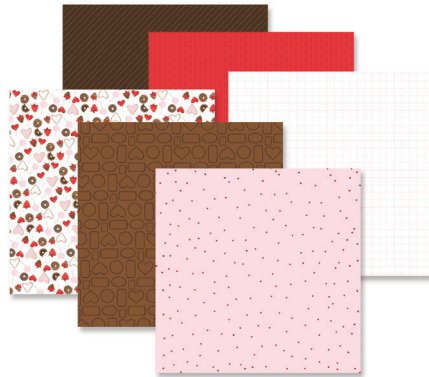

Sweet On You Paper Pack
6/pk | #662367 | £6.00